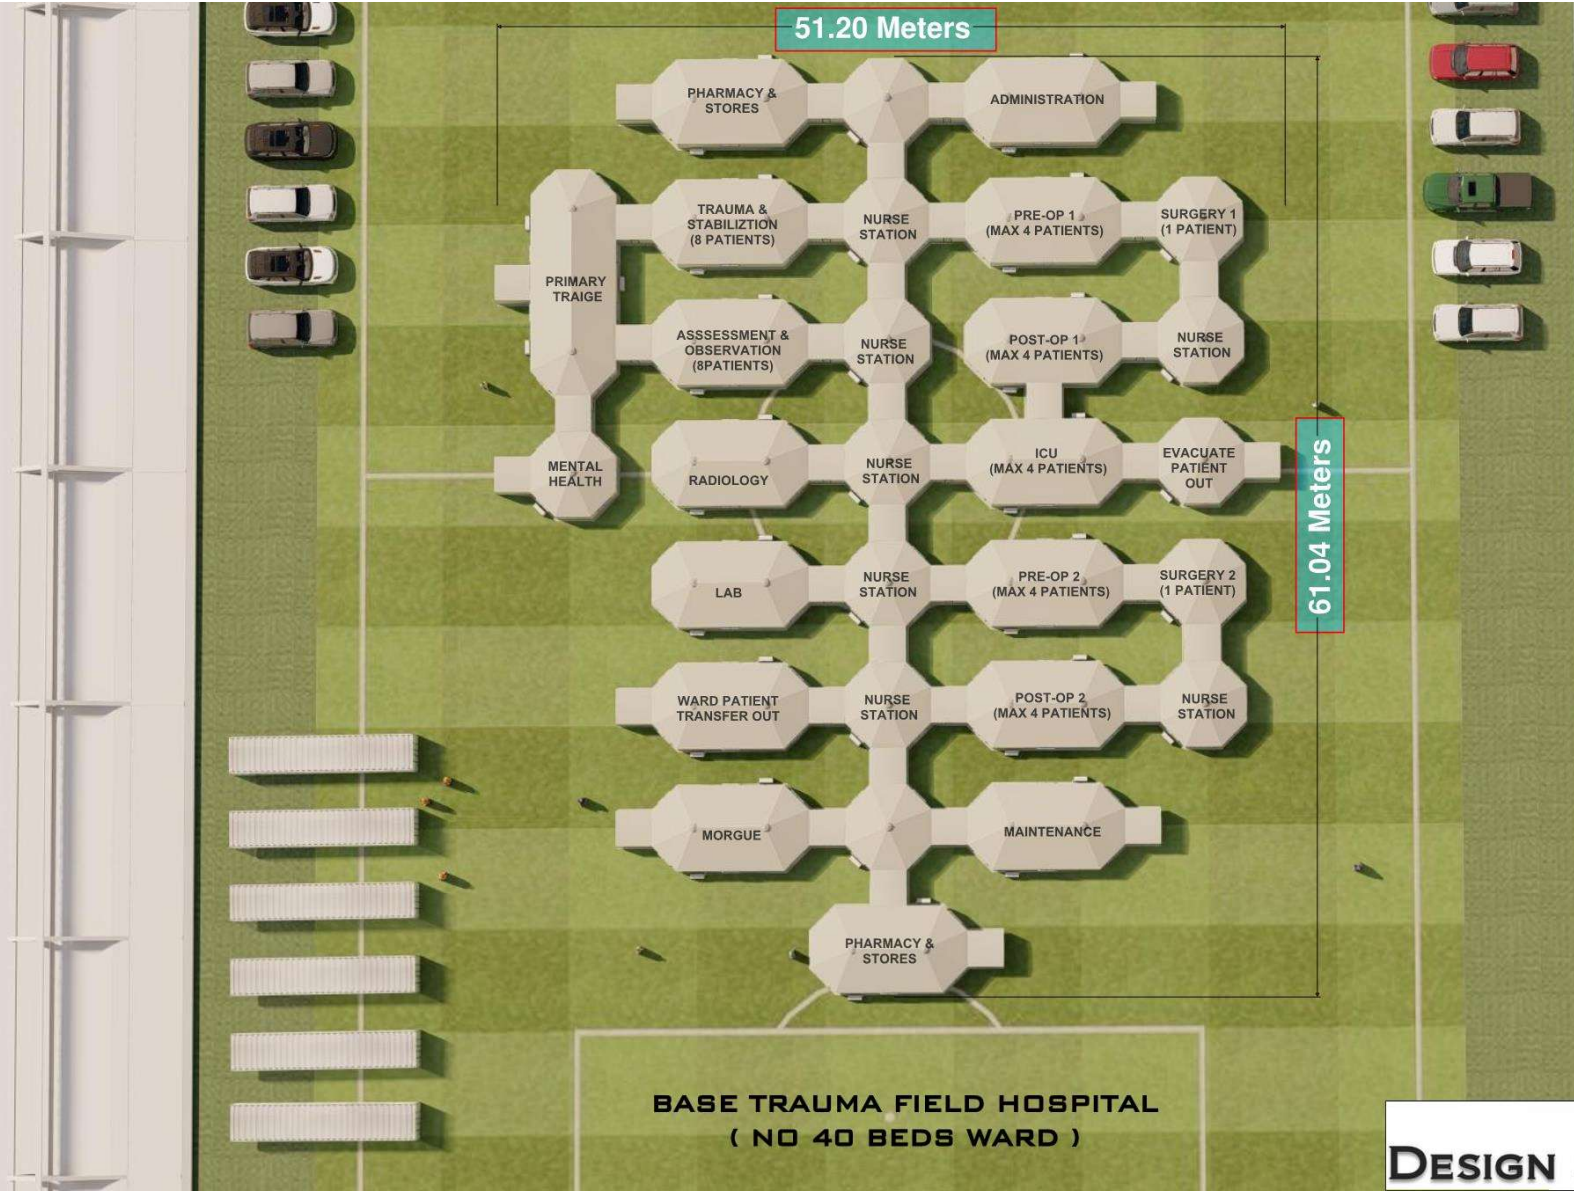

Design Shelter Inc. Field Hospital Configuration for Ukraine and Neighboring Allied Countries

**BASE TRAUMA FIELD HOSPITAL
(NO 40 BEDS WARD)**

**BASE TRAUMA FIELD HOSPITAL
(NO 40 BEDS WARD)**
FOOTBALL PITCH

PERSPECTIVE
VIEW
BASE TRAUMA FIELD HOSPITAL
+ 40 BEDS WARD

Base Trauma Field
Hospital + 80 Bed Wards

PERSPECTIVE
VIEW
BASE TRAUMA FIELD HOSPITAL
+ 120 BEDS WARD

BASE TRAUMA FIELD HOSPITAL
+120 BEDS WARD

FOOTBALL PITCH

**BASE TRAUMA FIELD HOSPITAL
+ 120 BEDS WARD**

PERSPECTIVE
VIEW
BASE TRAUMA FIELD HOSPITAL
+ 200 BEDS WARD

MAXIMUM NUMBER OF BEDS (IN MULTIPLE OF 40) THAT WILL FIT ON A FOOTBALL PITCH (105m X 68M)
 IS A BASE TRAUMA FIELD HOSPITAL + 200 BEDS WARD CONFIGURATION AS SHOWN.

BASE TRAUMA FIELD HOSPITAL + 200 BEDS WARD MAXIMUM DIMENSIONS
 FOOTBALL PITCH

BASE TRAUMA FIELD HOSPITAL + 200 BEDS WARD

Summer and Winter applications

On-demand hot water

gang sink

water distribution

ablution system