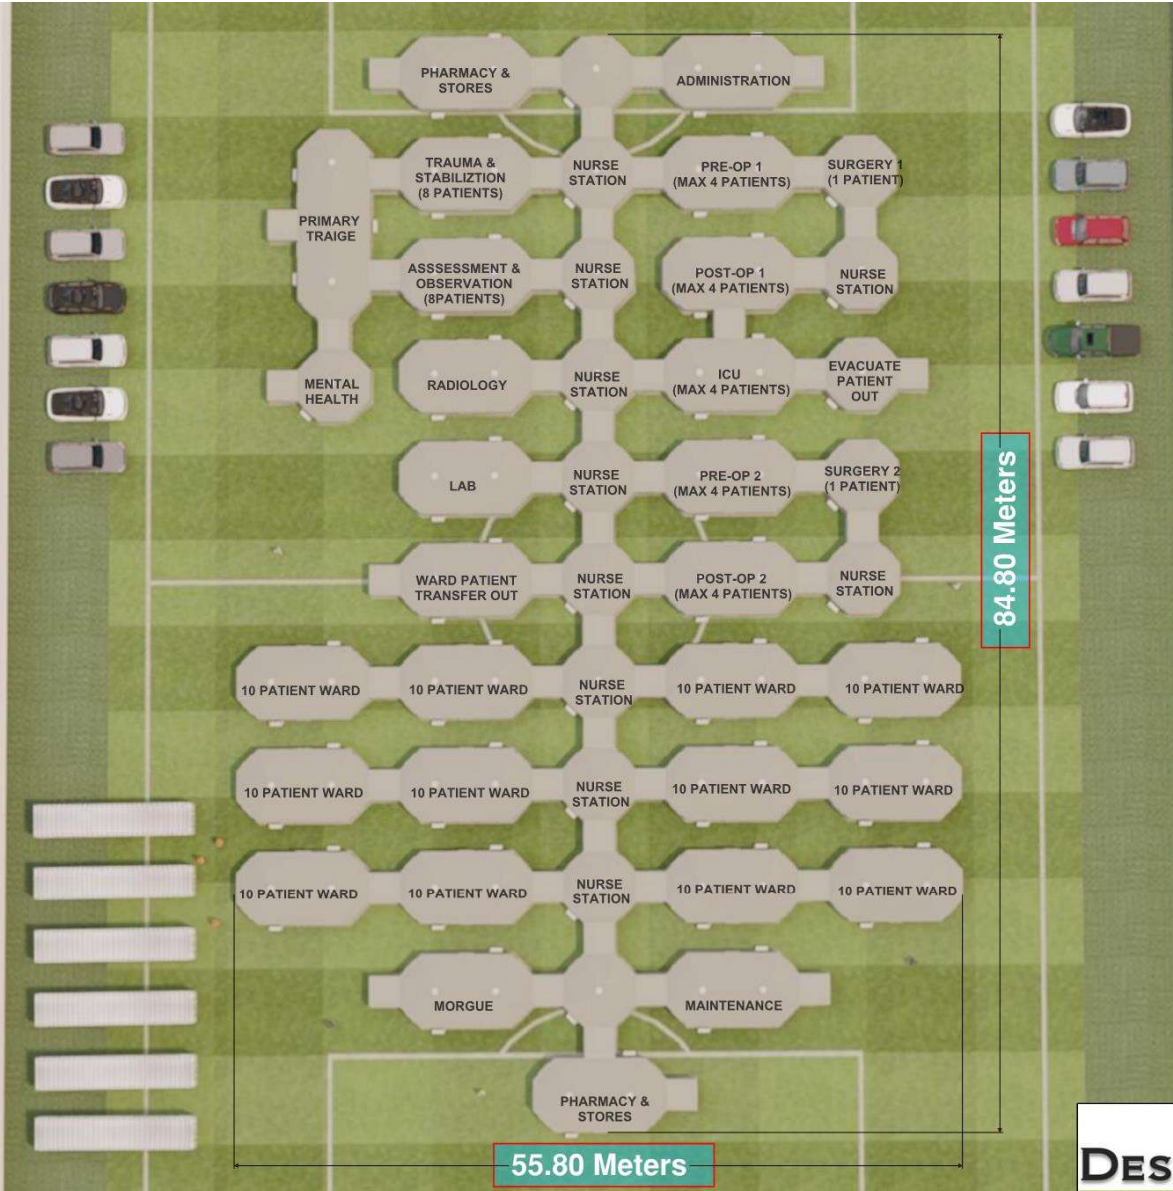

Design Shelter Inc. Field Hospital Configuration for Ukraine and Neighboring Allied Countries

**BASE TRAUMA FIELD HOSPITAL
(NO 40 BEDS WARD)**

**BASE TRAUMA FIELD HOSPITAL
(NO 40 BEDS WARD)**
FOOTBALL PITCH

PERSPECTIVE
VIEW
BASE TRAUMA FIELD HOSPITAL
+ 40 BEDS WARD

Base Trauma Field
Hospital + 80 Bed Wards

PERSPECTIVE
VIEW
BASE TRAUMA FIELD HOSPITAL
+ 120 BEDS WARD

BASE TRAUMA FIELD HOSPITAL
+120 BEDS WARD

FOOTBALL PITCH

**BASE TRAUMA FIELD HOSPITAL
+ 120 BEDS WARD**

PERSPECTIVE
VIEW
BASE TRAUMA FIELD HOSPITAL
+ 200 BEDS WARD

MAXIMUM NUMBER OF BEDS (IN MULTIPLE OF 40) THAT WILL FIT ON A FOOTBALL PITCH (105m X 68M)
 IS A BASE TRAUMA FIELD HOSPITAL + 200 BEDS WARD CONFIGURATION AS SHOWN.

BASE TRAUMA FIELD HOSPITAL + 200 BEDS WARD MAXIMUM DIMENSIONS
 FOOTBALL PITCH

BASE TRAUMA FIELD HOSPITAL + 200 BEDS WARD

Summer and Winter applications

On-demand hot water

gang sink

water distribution

ablution system