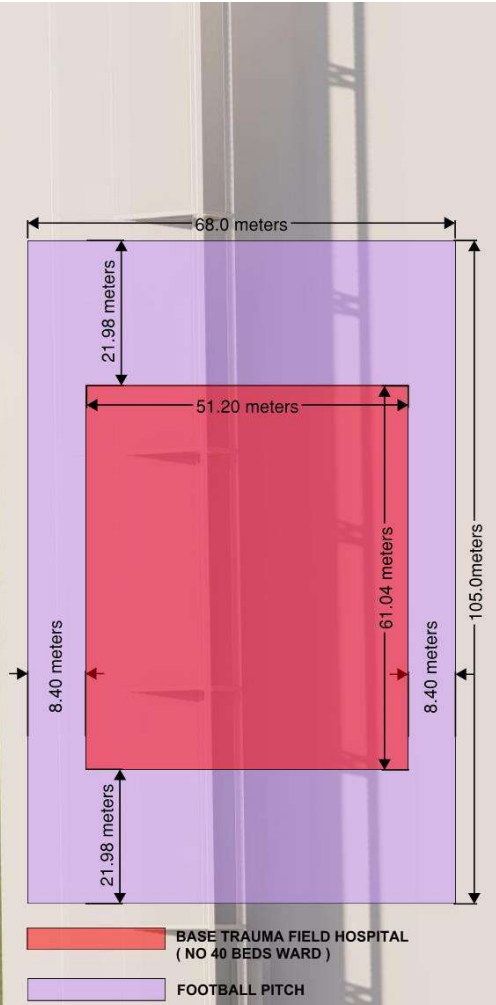

Design Shelter Inc. Field Hospital Configuration for Ukraine and Neighboring Allied Countries

**BASE TRAUMA FIELD HOSPITAL
(NO 40 BEDS WARD)**

**BASE TRAUMA FIELD HOSPITAL
(NO 40 BEDS WARD)**
FOOTBALL PITCH

PERSPECTIVE
VIEW
BASE TRAUMA FIELD HOSPITAL
+ 40 BEDS WARD

Base Trauma Field
Hospital + 80 Bed Wards

PERSPECTIVE
VIEW
BASE TRAUMA FIELD HOSPITAL
+ 120 BEDS WARD

BASE TRAUMA FIELD HOSPITAL
+120 BEDS WARD

FOOTBALL PITCH

**BASE TRAUMA FIELD HOSPITAL
+ 120 BEDS WARD**

PERSPECTIVE
VIEW
BASE TRAUMA FIELD HOSPITAL
+ 200 BEDS WARD

MAXIMUM NUMBER OF BEDS (IN MULTIPLE OF 40) THAT WILL FIT ON A FOOTBALL PITCH (105m X 68M)
 IS A BASE TRAUMA FIELD HOSPITAL + 200 BEDS WARD CONFIGURATION AS SHOWN.

BASE TRAUMA FIELD HOSPITAL + 200 BEDS WARD MAXIMUM DIMENSIONS
 FOOTBALL PITCH

BASE TRAUMA FIELD HOSPITAL + 200 BEDS WARD

Summer and Winter applications

On-demand hot water

gang sink

water distribution

ablution system