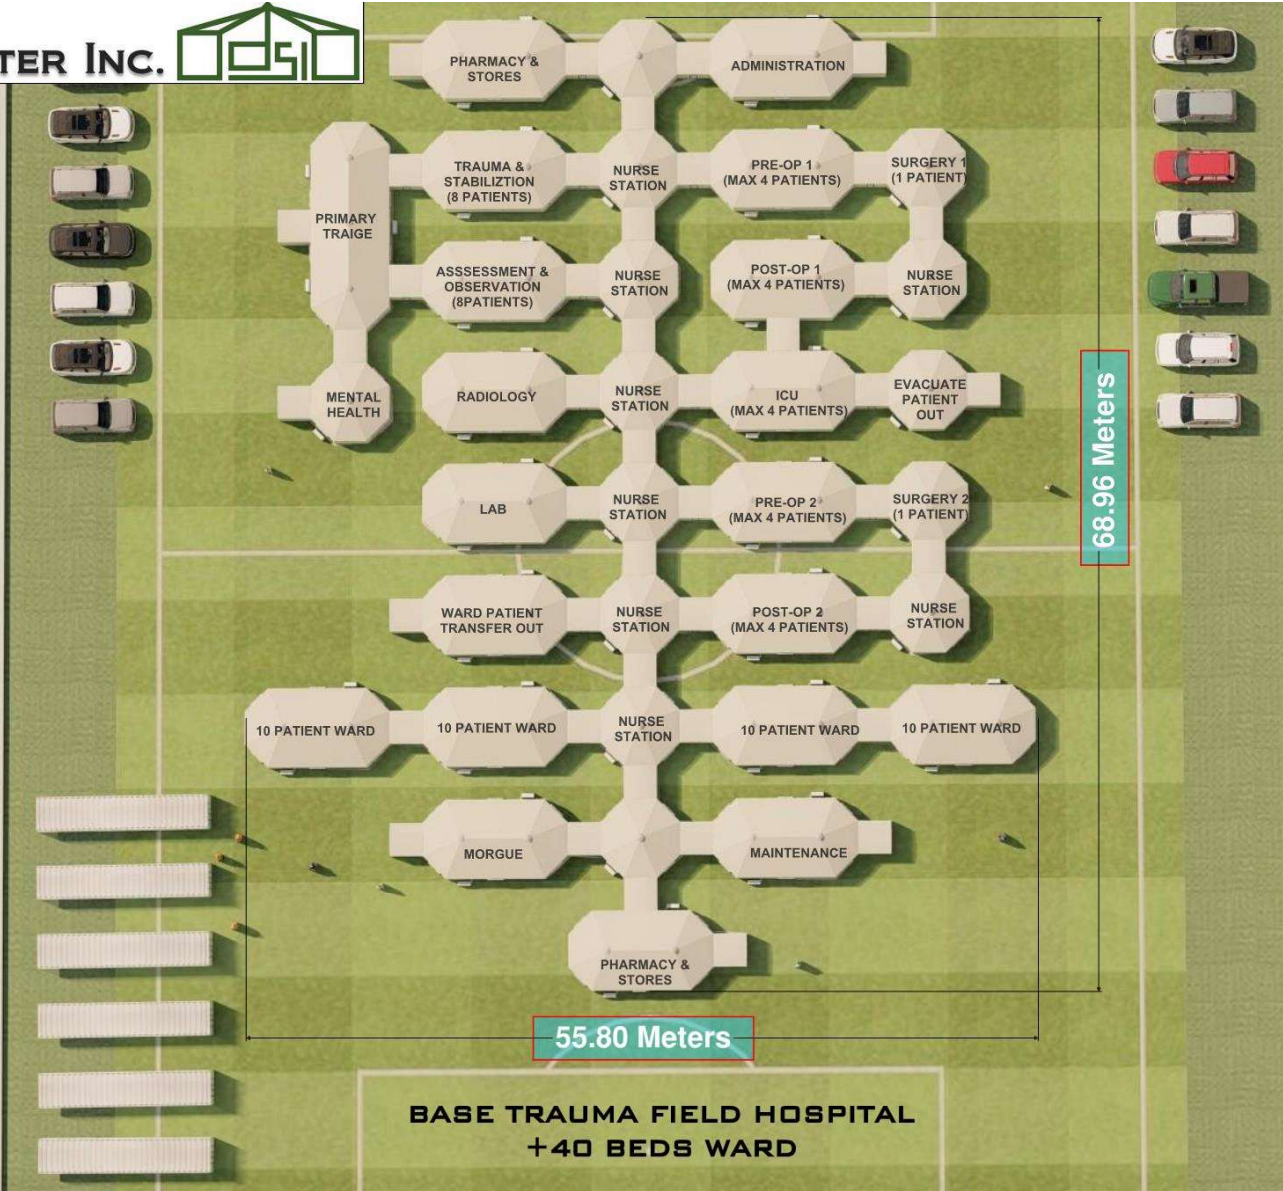

Design Shelter Inc. Field Hospital Configuration for Ukraine and Neighboring Allied Countries

**BASE TRAUMA FIELD HOSPITAL
(NO 40 BEDS WARD)**

**BASE TRAUMA FIELD HOSPITAL
(NO 40 BEDS WARD)**
FOOTBALL PITCH

PERSPECTIVE
VIEW
BASE TRAUMA FIELD HOSPITAL
+ 40 BEDS WARD

Base Trauma Field
Hospital + 80 Bed Wards

PERSPECTIVE
VIEW
BASE TRAUMA FIELD HOSPITAL
+ 120 BEDS WARD

BASE TRAUMA FIELD HOSPITAL
+120 BEDS WARD

FOOTBALL PITCH

**BASE TRAUMA FIELD HOSPITAL
+ 120 BEDS WARD**

PERSPECTIVE
VIEW
BASE TRAUMA FIELD HOSPITAL
+ 200 BEDS WARD

MAXIMUM NUMBER OF BEDS (IN MULTIPLE OF 40) THAT WILL FIT ON A FOOTBALL PITCH (105m X 68M)
 IS A BASE TRAUMA FIELD HOSPITAL + 200 BEDS WARD CONFIGURATION AS SHOWN.

BASE TRAUMA FIELD HOSPITAL + 200 BEDS WARD MAXIMUM DIMENSIONS
 FOOTBALL PITCH

BASE TRAUMA FIELD HOSPITAL + 200 BEDS WARD

Summer and Winter applications

On-demand hot water

gang sink

water distribution

ablution system