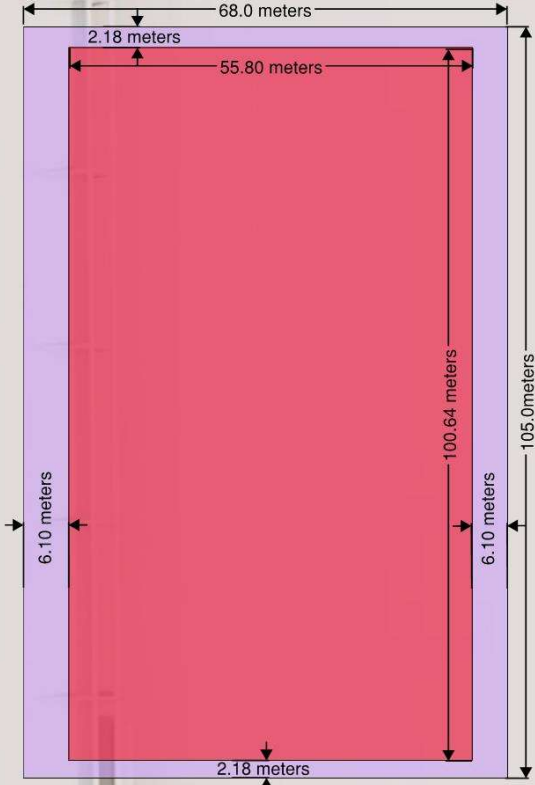

PERSPECTIVE
VIEW
BASE TRAUMA FIELD HOSPITAL
+ 40 BEDS WARD

Base Trauma Field
Hospital + 80 Bed Wards

PERSPECTIVE
VIEW
BASE TRAUMA FIELD HOSPITAL
+ 120 BEDS WARD

BASE TRAUMA FIELD HOSPITAL
+120 BEDS WARD

FOOTBALL PITCH

**BASE TRAUMA FIELD HOSPITAL
+ 120 BEDS WARD**

PERSPECTIVE
VIEW
BASE TRAUMA FIELD HOSPITAL
+ 200 BEDS WARD

MAXIMUM NUMBER OF BEDS (IN MULTIPLE OF 40) THAT WILL FIT ON A FOOTBALL PITCH (105m X 68M)
 IS A BASE TRAUMA FIELD HOSPITAL + 200 BEDS WARD CONFIGURATION AS SHOWN.

BASE TRAUMA FIELD HOSPITAL + 200 BEDS WARD MAXIMUM DIMENSIONS
 FOOTBALL PITCH

BASE TRAUMA FIELD HOSPITAL + 200 BEDS WARD

Summer and Winter applications

On-demand hot water

gang sink

water distribution

ablution system