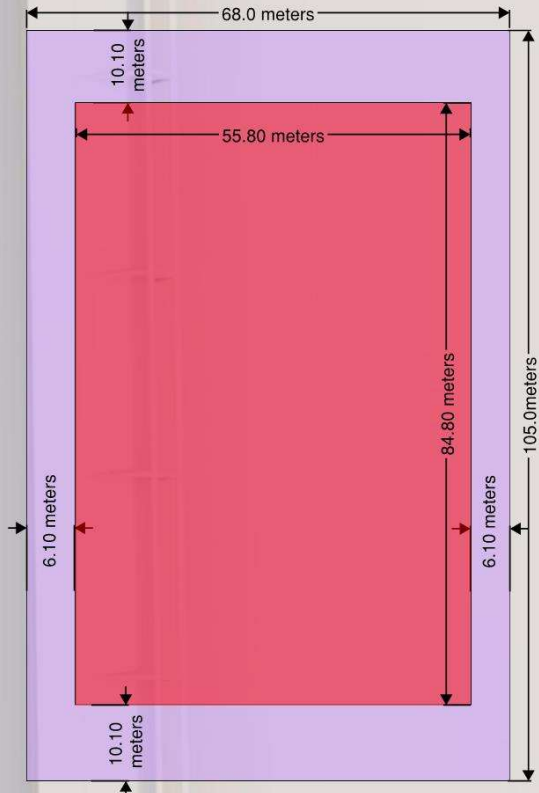

PERSPECTIVE
VIEW
BASE TRAUMA FIELD HOSPITAL
+ 40 BEDS WARD

Base Trauma Field
Hospital + 80 Bed Wards

PERSPECTIVE
VIEW
BASE TRAUMA FIELD HOSPITAL
+ 120 BEDS WARD

BASE TRAUMA FIELD HOSPITAL
+120 BEDS WARD

FOOTBALL PITCH

**BASE TRAUMA FIELD HOSPITAL
+ 120 BEDS WARD**

PERSPECTIVE
VIEW
BASE TRAUMA FIELD HOSPITAL
+ 200 BEDS WARD

MAXIMUM NUMBER OF BEDS (IN MULTIPLE OF 40) THAT WILL FIT ON A FOOTBALL PITCH (105m X 68M)
 IS A BASE TRAUMA FIELD HOSPITAL + 200 BEDS WARD CONFIGURATION AS SHOWN.

BASE TRAUMA FIELD HOSPITAL + 200 BEDS WARD MAXIMUM DIMENSIONS
 FOOTBALL PITCH

BASE TRAUMA FIELD HOSPITAL + 200 BEDS WARD

Summer and Winter applications

On-demand hot water

gang sink

water distribution

ablution system