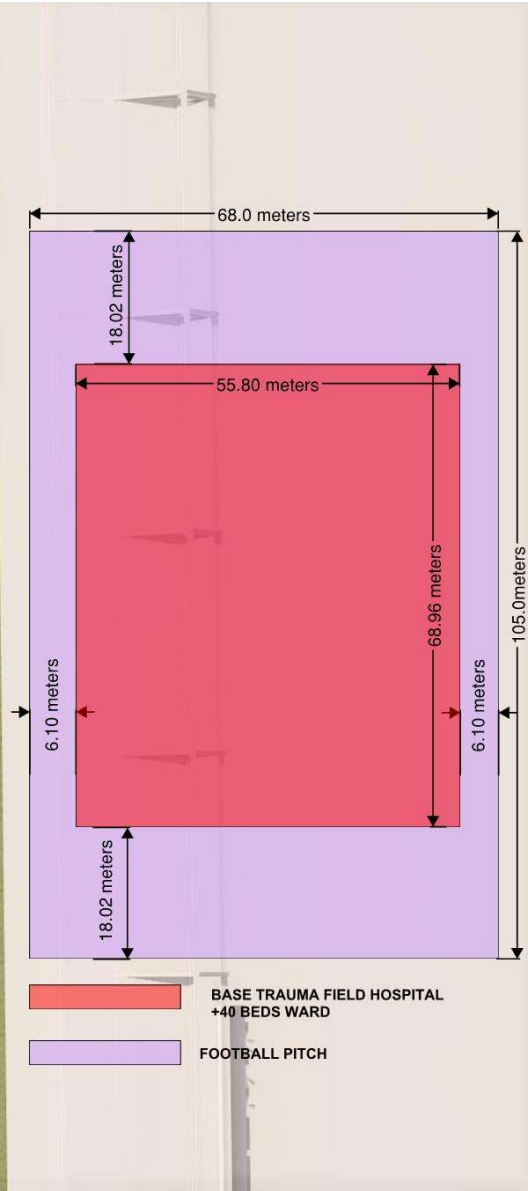

Design Shelter Inc. Field Hospital Configuration for Ukraine and Neighboring Allied Countries

**BASE TRAUMA FIELD HOSPITAL
(NO 40 BEDS WARD)**

**BASE TRAUMA FIELD HOSPITAL
(NO 40 BEDS WARD)**
FOOTBALL PITCH

PERSPECTIVE
VIEW
BASE TRAUMA FIELD HOSPITAL
+ 40 BEDS WARD

Base Trauma Field
Hospital + 80 Bed Wards

PERSPECTIVE
VIEW
BASE TRAUMA FIELD HOSPITAL
+ 120 BEDS WARD

BASE TRAUMA FIELD HOSPITAL
+120 BEDS WARD

FOOTBALL PITCH

**BASE TRAUMA FIELD HOSPITAL
+ 120 BEDS WARD**

PERSPECTIVE
VIEW
BASE TRAUMA FIELD HOSPITAL
+ 200 BEDS WARD

MAXIMUM NUMBER OF BEDS (IN MULTIPLE OF 40) THAT WILL FIT ON A FOOTBALL PITCH (105m X 68M)
 IS A BASE TRAUMA FIELD HOSPITAL + 200 BEDS WARD CONFIGURATION AS SHOWN.

BASE TRAUMA FIELD HOSPITAL + 200 BEDS WARD MAXIMUM DIMENSIONS
 FOOTBALL PITCH

BASE TRAUMA FIELD HOSPITAL + 200 BEDS WARD

Summer and Winter applications

On-demand hot water

gang sink

water distribution

ablution system