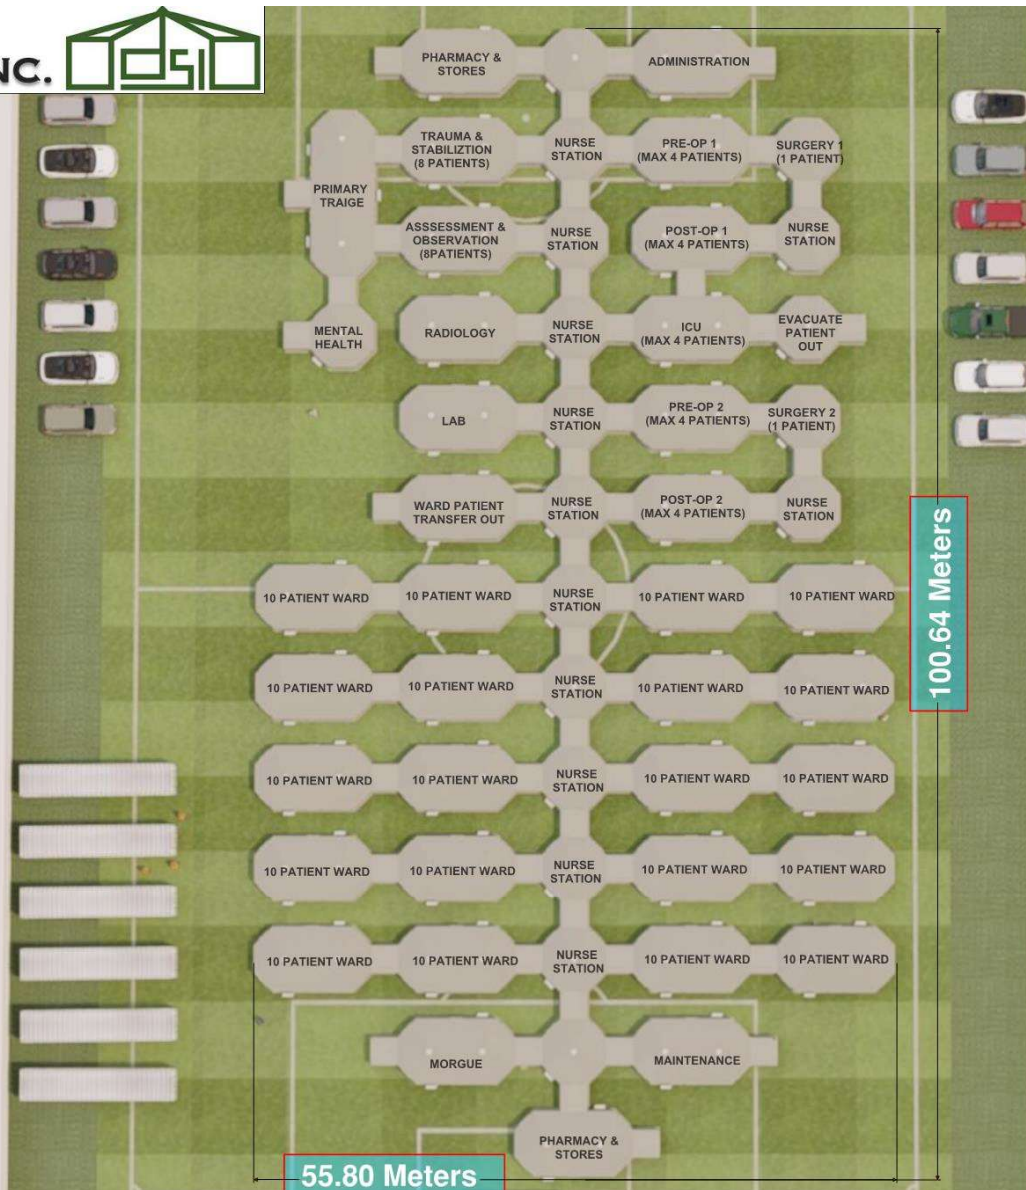

Design Shelter Inc. Field Hospital Configuration for Ukraine and Neighboring Allied Countries

**BASE TRAUMA FIELD HOSPITAL
(NO 40 BEDS WARD)**

**BASE TRAUMA FIELD HOSPITAL
(NO 40 BEDS WARD)**
FOOTBALL PITCH

PERSPECTIVE
VIEW
BASE TRAUMA FIELD HOSPITAL
+ 40 BEDS WARD

Base Trauma Field
Hospital + 80 Bed Wards

PERSPECTIVE
VIEW
BASE TRAUMA FIELD HOSPITAL
+ 120 BEDS WARD

BASE TRAUMA FIELD HOSPITAL
+120 BEDS WARD

FOOTBALL PITCH

**BASE TRAUMA FIELD HOSPITAL
+ 120 BEDS WARD**

PERSPECTIVE
VIEW
BASE TRAUMA FIELD HOSPITAL
+ 200 BEDS WARD

MAXIMUM NUMBER OF BEDS (IN MULTIPLE OF 40) THAT WILL FIT ON A FOOTBALL PITCH (105m X 68M)
 IS A BASE TRAUMA FIELD HOSPITAL + 200 BEDS WARD CONFIGURATION AS SHOWN.

BASE TRAUMA FIELD HOSPITAL + 200 BEDS WARD MAXIMUM DIMENSIONS
 FOOTBALL PITCH

BASE TRAUMA FIELD HOSPITAL + 200 BEDS WARD

Summer and Winter applications

On-demand hot water

gang sink

water distribution

ablution system